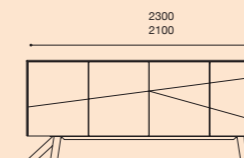

**DINNER TABLE**  
1350x1350+500=1850  
1600x1350+700=2300

1800x1000+400=2200  
2000x1000+500=2500

2200x1100+700=2900

TV COMPOSITION  
2800X1650X460

VISA.  
by clara  
home

**DINNER TABLE**  
1350x1350+500=1850  
1600x1350+700=2300

**DINNER TABLE**  
1800x1000+400=2200  
2000x1000+500=2500

**DINNER TABLE**  
2200x1100+700=2900

**LOW TABLE**  
1200x700

**SHOWCASE**  
1000x1800x450

**HIGH SIDEBORD**  
1200x1410x400

**TV COMPOSITION**  
2900x1850x460

**CONSOLE**  
1100x900x400

**SIDEBORD 3 DOORS**  
1730x850x500

**SIDEBORD 4 DOORS**  
2100x850x500  
2300x850x500

**TV SIDEBORD**  
1400x450x460  
1800x450x460

KAPTA.  
by clara  
home

**DINNER TABLE**  
1350x1350+500=1850  
1600x1350+700=2300

**DINNER TABLE**  
1800x1000+400=2200  
2000x1000+500=2500

**DINNER TABLE**  
2200x1100+700=2900

**LOW TABLE**  
1200x700

**SHOWCASE**  
1100x1800x450

**HIGH SIDEBORD**  
1200x1400x400

**TV COMPOSITION**  
2900x1850x460