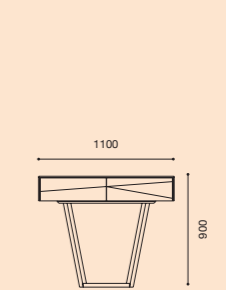

**DINNER TABLE**  
1350x1350+500=1850  
1600x1350+700=2300

1800x1000+400=2200  
2000x1000+500=2500

2200x1100+700=2900

TV COMPOSITION  
2800X1650X460

VISA.  
by clara  
home

**DINNER TABLE**  
1350x1350+500=1850  
1600x1350+700=2300

**DINNER TABLE**  
1800x1000+400=2200  
2000x1000+500=2500

**DINNER TABLE**  
2200x1100+700=2900

**LOW TABLE**  
1200x700

**SHOWCASE**  
1000x1800x450

**HIGH SIDEBORD**  
1200x1410x400

**TV COMPOSITION**  
2900x1850x460

**CONSOLE**  
1100x900x400

**SIDEBORD 3 DOORS**  
1730x850x500

**SIDEBORD 4 DOORS**  
2100x850x500  
2300x850x500

**TV SIDEBORD**  
1400x450x460  
1800x450x460

KAPTA.  
by clara  
home

**DINNER TABLE**  
1350x1350+500=1850  
1600x1350+700=2300

**DINNER TABLE**  
1800x1000+400=2200  
2000x1000+500=2500

**DINNER TABLE**  
2200x1100+700=2900

**LOW TABLE**  
1200x700

**SHOWCASE**  
1100x1800x450

**HIGH SIDEBORD**  
1200x1400x400

**TV COMPOSITION**  
2900x1850x460