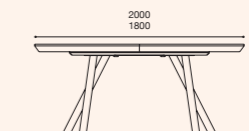

PART OF  
**LBF**

Pia Combatentes do Ultramar 697 - 4020-201 Figueras Lousada - Portugal - info@clarahome.com - T: + 351 255 878 303 - F: + 351 255 878 802

**SIDEBOARD 3 DOORS**  
1730x850x500

**SIDEBOARD 4 DOORS**  
2100x850x500  
2300x850x500

**DINNER TABLE**  
1350x1350+500=1850  
1600x1350+700=2300

1800x1000+400=2200  
2000x1000+500=2500

2200x1100+700=2900

TV COMPOSITION  
2800X1650X460

VISA.  
by clara  
home

**DINNER TABLE**  
1350x1350+500=1850  
1600x1350+700=2300

**DINNER TABLE**  
1800x1000+400=2200  
2000x1000+500=2500

**DINNER TABLE**  
2200x1100+700=2900

**LOW TABLE**  
1200x700

**SHOWCASE**  
1000x1800x450

**HIGH SIDEBORD**  
1200x1410x400

**TV COMPOSITION**  
2900x1850x460