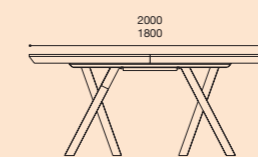

**DINNER TABLE**  
1800x1000+400=2200  
2000x1000+500=2500

**DINNER TABLE**  
2200x1100+700=2900

**LOW TABLE**  
1200x700

**SHOWCASE**  
1000x1800x450

**HIGH SIDEBORD**  
1200x1410x400

**TV COMPOSITION**  
2900x1850x460

**CONSOLE**  
1100x900x400

**SIDEBORD 3 DOORS**  
1730x850x500

**SIDEBORD 4 DOORS**  
2100x850x500  
2300x850x500

**TV SIDEBORD**  
1400x450x460  
1800x450x460

KAPTA.  
by clara  
home

**DINNER TABLE**  
1350x1350+500=1850  
1600x1350+700=2300

**DINNER TABLE**  
1800x1000+400=2200  
2000x1000+500=2500

**DINNER TABLE**  
2200x1100+700=2900

**LOW TABLE**  
1200x700

**SHOWCASE**  
1100x1800x450

**HIGH SIDEBORD**  
1200x1400x400

**TV COMPOSITION**  
2900x1850x460