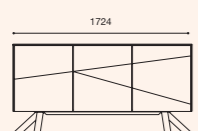

PART OF  
**LBF**

Pia Combatentes do Ultramar 697 - 4020-201 Figueras Lousada - Portugal - info@clarahome.com - T: + 351 255 878 303 - F: + 351 255 878 802

**SIDEBOARD 3 DOORS**  
1730x850x500

**SIDEBOARD 4 DOORS**  
2100x850x500  
2300x850x500

**DINNER TABLE**  
1350x1350+500=1850  
1600x1350+700=2300

1800x1000+400=2200  
2000x1000+500=2500

2200x1100+700=2900

TV COMPOSITION  
2800X1650X460

VISA.  
by clara  
home

**DINNER TABLE**  
1350x1350+500=1850  
1600x1350+700=2300

**DINNER TABLE**  
1800x1000+400=2200  
2000x1000+500=2500

**DINNER TABLE**  
2200x1100+700=2900

**LOW TABLE**  
1200x700

**SHOWCASE**  
1000x1800x450

**HIGH SIDEBORD**  
1200x1410x400

**TV COMPOSITION**  
2900x1850x460

**DINNER TABLE**  
1800x1000+400=2200  
2000x1000+500=2500

**DINNER TABLE**  
2200x1100+700=2900

**LOW TABLE**  
1200x700

**SHOWCASE**  
1100x1800x450

**HIGH SIDEBORD**  
1200x1400x400

**TV COMPOSITION**  
2900x1850x460