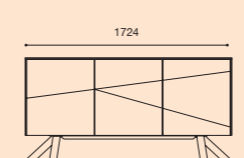

**DINNER TABLE**  
1350x1350+500=1850  
1600x1350+700=2300

1800x1000+400=2200  
2000x1000+500=2500

2200x1100+700=2900

TV COMPOSITION  
2800X1650X460

VISA.  
by clara  
home

**DINNER TABLE**  
1350x1350+500=1850  
1600x1350+700=2300

**DINNER TABLE**  
1800x1000+400=2200  
2000x1000+500=2500

**DINNER TABLE**  
2200x1100+700=2900

**LOW TABLE**  
1200x700

**SHOWCASE**  
1000x1800x450

**HIGH SIDEBORD**  
1200x1410x400

**TV COMPOSITION**  
2900x1850x460

**CONSOLE**  
1100x900x400

**SIDEBORD 3 DOORS**  
1730x850x500

**SIDEBORD 4 DOORS**  
2100x850x500  
2300x850x500

**TV SIDEBORD**  
1400x450x460  
1800x450x460

KAPTA.  
by clara  
home

**DINNER TABLE**  
1350x1350+500=1850  
1600x1350+700=2300

**DINNER TABLE**  
1800x1000+400=2200  
2000x1000+500=2500

**DINNER TABLE**  
2200x1100+700=2900

**LOW TABLE**  
1200x700

**SHOWCASE**  
1100x1800x450

**HIGH SIDEBORD**  
1200x1400x400

**TV COMPOSITION**  
2900x1850x460