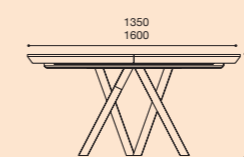

**DINNER TABLE**  
1800x1000+400=2200  
2000x1000+500=2500

**DINNER TABLE**  
2200x1100+700=2900

**LOW TABLE**  
1200x700

**SHOWCASE**  
1000x1800x450

**HIGH SIDEBORD**  
1200x1410x400

**TV COMPOSITION**  
2900x1850x460

**CONSOLE**  
1100x900x400

**SIDEBORD 3 DOORS**  
1730x850x500

**SIDEBORD 4 DOORS**  
2100x850x500  
2300x850x500

**TV SIDEBORD**  
1400x450x460  
1800x450x460

KAPTA.  
by clara  
home

**DINNER TABLE**  
1350x1350+500=1850  
1600x1350+700=2300

**DINNER TABLE**  
1800x1000+400=2200  
2000x1000+500=2500

**DINNER TABLE**  
2200x1100+700=2900

**LOW TABLE**  
1200x700

**SHOWCASE**  
1100x1800x450

**HIGH SIDEBORD**  
1200x1400x400

**TV COMPOSITION**  
2900x1850x460