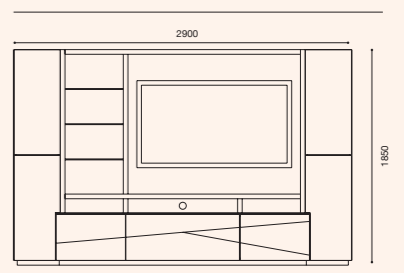

**DINNER TABLE**  
1350x1350+500=1850  
1600x1350+700=2300

1800x1000+400=2200  
2000x1000+500=2500

2200x1100+700=2900

TV COMPOSITION  
2800X1650X460

VISA.  
by clara  
home

**DINNER TABLE**  
1350x1350+500=1850  
1600x1350+700=2300

**DINNER TABLE**  
1800x1000+400=2200  
2000x1000+500=2500

**DINNER TABLE**  
2200x1100+700=2900

**LOW TABLE**  
1200x700

**SHOWCASE**  
1000x1800x450

**HIGH SIDEBORD**  
1200x1410x400

**TV COMPOSITION**  
2900x1850x460

**CONSOLE**  
1100x900x400

**SIDEBORD 3 DOORS**  
1730x850x500

**SIDEBORD 4 DOORS**  
2100x850x500  
2300x850x500

**TV SIDEBORD**  
1400x450x460  
1800x450x460

KAPTA.  
by clara  
home

**DINNER TABLE**  
1350x1350+500=1850  
1600x1350+700=2300

**DINNER TABLE**  
1800x1000+400=2200  
2000x1000+500=2500

**DINNER TABLE**  
2200x1100+700=2900

**LOW TABLE**  
1200x700

**SHOWCASE**  
1100x1800x450

**HIGH SIDEBORD**  
1200x1400x400

**TV COMPOSITION**  
2900x1850x460