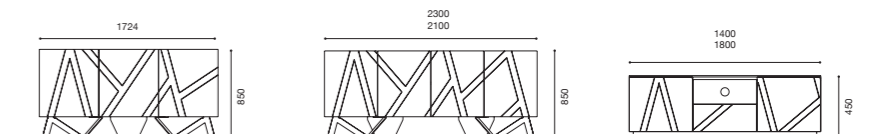

SIDEBOARD 3 DOORS
1724x850x500

SIDEBOARD 4 DOORS
2100x850x500
2300x850x500

TV SIDEBOARD
1400x450x460
1800x450x460