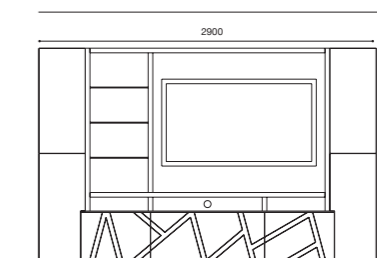

**DINNER TABLE**  
1800x1000+400=2200  
2000x1000+500=2500

**DINNER TABLE**  
2200x1100+700=2900

**LOW TABLE**  
1200x700

**SHOWCASE**  
1100x1800x450

**HIGH SIDEBORD**  
1200x1400x400

**TV COMPOSITION**  
2900x1850x460

**CONSOLE**  
1100x900x400

**SIDEBORD 3 DOORS**  
1730x850x500

**SIDEBORD 4 DOORS**  
2100x850x500  
2300x850x500

**TV SIDEBORD**  
1400x450x460  
1800x450x460

TV COMPOSITION  
2900x1850x460

**DINNER TABLE**  
1350x1350+500=1850  
1600x1350+700=2300

1800x1000+400=2200  
2000x1000+500=2500

2200x1100+700=2900

**SIDEBOARD 3 DOORS**  
1724x850x500

**SIDEBOARD 4 DOORS**  
2100x850x500  
2300x850x500

**TV SIDEBOARD**  
1400x450x460  
1800x450x460

A touch of  
singularity in  
each piece