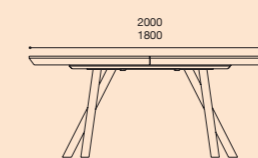

**DINNER TABLE**  
1350x1350+500=1850  
1600x1350+700=2300

1800x1000+400=2200  
2000x1000+500=2500

2200x1100+700=2900

TV COMPOSITION  
2800X1650X460

VISA.  
by clara  
home

**DINNER TABLE**  
1350x1350+500=1850  
1600x1350+700=2300

**DINNER TABLE**  
1800x1000+400=2200  
2000x1000+500=2500

**DINNER TABLE**  
2200x1100+700=2900

**LOW TABLE**  
1200x700

**SHOWCASE**  
1000x1800x450

**HIGH SIDEBORD**  
1200x1410x400

**TV COMPOSITION**  
2900x1850x460

**DINNER TABLE**  
1800x1000+400=2200  
2000x1000+500=2500

**DINNER TABLE**  
2200x1100+700=2900

**LOW TABLE**  
1200x700

**SHOWCASE**  
1100x1800x450

**HIGH SIDEBORD**  
1200x1400x400

**TV COMPOSITION**  
2900x1850x460