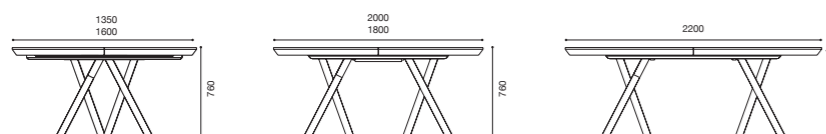

1800x1000+400=2200
2000x1000+500=2500

2200x1100+700=2900