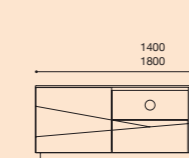

**DINNER TABLE**  
1800x1000+400=2200  
2000x1000+500=2500

**DINNER TABLE**  
2200x1100+700=2900

**LOW TABLE**  
1200x700

**SHOWCASE**  
1000x1800x450

**HIGH SIDEBORD**  
1200x1410x400

**TV COMPOSITION**  
2900x1850x460

**CONSOLE**  
1100x900x400

**SIDEBORD 3 DOORS**  
1730x850x500

**SIDEBORD 4 DOORS**  
2100x850x500  
2300x850x500

**TV SIDEBORD**  
1400x450x460  
1800x450x460

KAPTA.  
by clara  
home

**DINNER TABLE**  
1350x1350+500=1850  
1600x1350+700=2300

**DINNER TABLE**  
1800x1000+400=2200  
2000x1000+500=2500

**DINNER TABLE**  
2200x1100+700=2900

**LOW TABLE**  
1200x700

**SHOWCASE**  
1100x1800x450

**HIGH SIDEBORD**  
1200x1400x400

**TV COMPOSITION**  
2900x1850x460

**CONSOLE**  
1100x900x400

**SIDEBORD 3 DOORS**  
1730x850x500

**SIDEBORD 4 DOORS**  
2100x850x500  
2300x850x500

**TV SIDEBORD**  
1400x450x460  
1800x450x460

TV COMPOSITION  
2900x1850x460

**DINNER TABLE**  
1350x1350+500=1850  
1600x1350+700=2300