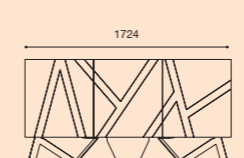

**DINNER TABLE**  
1800x1000+400=2200  
2000x1000+500=2500

**DINNER TABLE**  
2200x1100+700=2900

**LOW TABLE**  
1200x700

**SHOWCASE**  
1100x1800x450

**HIGH SIDEBORD**  
1200x1400x400

**TV COMPOSITION**  
2900x1850x460

**CONSOLE**  
1100x900x400

**SIDEBORD 3 DOORS**  
1730x850x500

**SIDEBORD 4 DOORS**  
2100x850x500  
2300x850x500

**TV SIDEBORD**  
1400x450x460  
1800x450x460

TV COMPOSITION  
2900x1850x460

**DINNER TABLE**  
1350x1350+500=1850  
1600x1350+700=2300