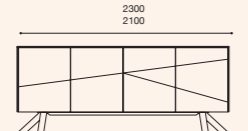

PART OF  
**LBF**

Pia Combatentes do Ultramar 697 - 4020-201 Figueras Lousada - Portugal - info@clarahome.com - T: + 351 255 878 303 - F: + 351 255 878 802

**SIDEBOARD 3 DOORS**  
1730x850x500

**SIDEBOARD 4 DOORS**  
2100x850x500  
2300x850x500

**DINNER TABLE**  
1350x1350+500=1850  
1600x1350+700=2300

1800x1000+400=2200  
2000x1000+500=2500

2200x1100+700=2900

TV COMPOSITION  
2800X1650X460

VISA.  
by clara  
home

**DINNER TABLE**  
1350x1350+500=1850  
1600x1350+700=2300

**DINNER TABLE**  
1800x1000+400=2200  
2000x1000+500=2500

**DINNER TABLE**  
2200x1100+700=2900

**LOW TABLE**  
1200x700

**SHOWCASE**  
1000x1800x450

**HIGH SIDEBORD**  
1200x1410x400

**TV COMPOSITION**  
2900x1850x460