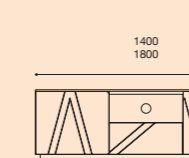

**DINNER TABLE**  
1800x1000+400=2200  
2000x1000+500=2500

**DINNER TABLE**  
2200x1100+700=2900

**LOW TABLE**  
1200x700

**SHOWCASE**  
1100x1800x450

**HIGH SIDEBORD**  
1200x1400x400

**TV COMPOSITION**  
2900x1850x460

**CONSOLE**  
1100x900x400

**SIDEBORD 3 DOORS**  
1730x850x500

**SIDEBORD 4 DOORS**  
2100x850x500  
2300x850x500

**TV SIDEBORD**  
1400x450x460  
1800x450x460

TV COMPOSITION  
2900x1850x460

**DINNER TABLE**  
1350x1350+500=1850  
1600x1350+700=2300

1800x1000+400=2200  
2000x1000+500=2500

2200x1100+700=2900

**SIDEBOARD 3 DOORS**  
1724x850x500

**SIDEBOARD 4 DOORS**  
2100x850x500  
2300x850x500

**TV SIDEBOARD**  
1400x450x460  
1800x450x460

A touch of  
singularity in  
each piece