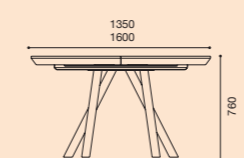

**DINNER TABLE**  
1350x1350+500=1850  
1600x1350+700=2300

1800x1000+400=2200  
2000x1000+500=2500

2200x1100+700=2900

TV COMPOSITION  
2800X1650X460

VISA.  
by clara  
home

**DINNER TABLE**  
1350x1350+500=1850  
1600x1350+700=2300

**DINNER TABLE**  
1800x1000+400=2200  
2000x1000+500=2500

**DINNER TABLE**  
2200x1100+700=2900

**LOW TABLE**  
1200x700

**SHOWCASE**  
1000x1800x450

**HIGH SIDEBORD**  
1200x1410x400

**TV COMPOSITION**  
2900x1850x460

**DINNER TABLE**  
1800x1000+400=2200  
2000x1000+500=2500

**DINNER TABLE**  
2200x1100+700=2900

**LOW TABLE**  
1200x700

**SHOWCASE**  
1100x1800x450

**HIGH SIDEBORD**  
1200x1400x400

**TV COMPOSITION**  
2900x1850x460