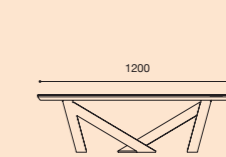

**DINNER TABLE**  
1350x1350+500=1850  
1600x1350+700=2300

1800x1000+400=2200  
2000x1000+500=2500

2200x1100+700=2900

TV COMPOSITION  
2800X1650X460

VISA.  
by clara  
home

**DINNER TABLE**  
1350x1350+500=1850  
1600x1350+700=2300

**DINNER TABLE**  
1800x1000+400=2200  
2000x1000+500=2500

**DINNER TABLE**  
2200x1100+700=2900

**LOW TABLE**  
1200x700

**SHOWCASE**  
1000x1800x450

**HIGH SIDEBORD**  
1200x1410x400

**TV COMPOSITION**  
2900x1850x460

**CONSOLE**  
1100x900x400

**SIDEBORD 3 DOORS**  
1730x850x500

**SIDEBORD 4 DOORS**  
2100x850x500  
2300x850x500

**TV SIDEBORD**  
1400x450x460  
1800x450x460

KAPTA.  
by clara  
home

**DINNER TABLE**  
1350x1350+500=1850  
1600x1350+700=2300

**DINNER TABLE**  
1800x1000+400=2200  
2000x1000+500=2500

**DINNER TABLE**  
2200x1100+700=2900

**LOW TABLE**  
1200x700

**SHOWCASE**  
1100x1800x450

**HIGH SIDEBORD**  
1200x1400x400

**TV COMPOSITION**  
2900x1850x460