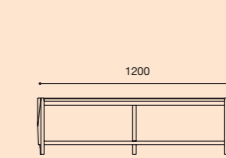

**DINNER TABLE**  
1350x1350+500=1850  
1600x1350+700=2300

1800x1000+400=2200  
2000x1000+500=2500

2200x1100+700=2900

TV COMPOSITION  
2800X1650X460

VISA.  
by clara  
home

**DINNER TABLE**  
1350x1350+500=1850  
1600x1350+700=2300

**DINNER TABLE**  
1800x1000+400=2200  
2000x1000+500=2500

**DINNER TABLE**  
2200x1100+700=2900

**LOW TABLE**  
1200x700

**SHOWCASE**  
1000x1800x450

**HIGH SIDEBORD**  
1200x1410x400

**TV COMPOSITION**  
2900x1850x460

**DINNER TABLE**  
1800x1000+400=2200  
2000x1000+500=2500

**DINNER TABLE**  
2200x1100+700=2900

**LOW TABLE**  
1200x700

**SHOWCASE**  
1100x1800x450

**HIGH SIDEBORD**  
1200x1400x400

**TV COMPOSITION**  
2900x1850x460