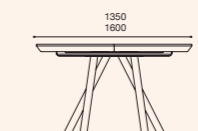

PART OF  
**LBF**

Pia Combatentes do Ultramar 697 - 4020-201 Figueras Lousada - Portugal - info@clarahome.com - T: + 351 255 878 303 - F: + 351 255 878 802

**SIDEBOARD 3 DOORS**  
1730x850x500

**SIDEBOARD 4 DOORS**  
2100x850x500  
2300x850x500

**DINNER TABLE**  
1350x1350+500=1850  
1600x1350+700=2300

1800x1000+400=2200  
2000x1000+500=2500

2200x1100+700=2900

TV COMPOSITION  
2800X1650X460

VISA.  
by clara  
home

**DINNER TABLE**  
1350x1350+500=1850  
1600x1350+700=2300

**DINNER TABLE**  
1800x1000+400=2200  
2000x1000+500=2500

**DINNER TABLE**  
2200x1100+700=2900

**LOW TABLE**  
1200x700

**SHOWCASE**  
1000x1800x450

**HIGH SIDEBORD**  
1200x1410x400

**TV COMPOSITION**  
2900x1850x460